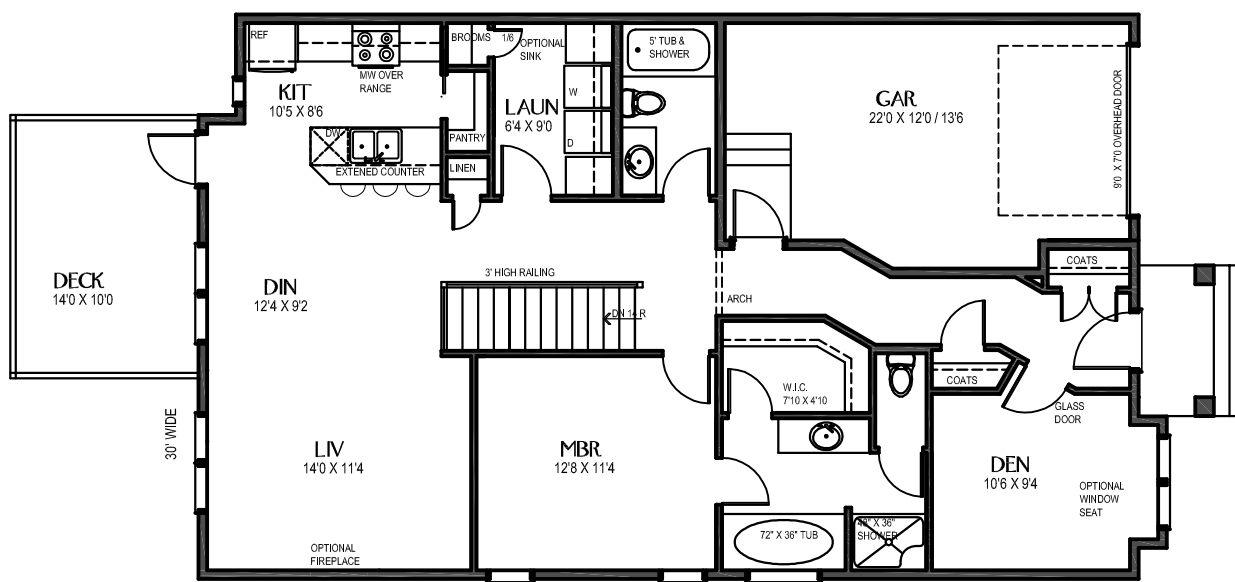

**SILVER SPRINGS**  
1222 SQ. FT. BUNGALOW

48' LONG (PLUS CANTILEVERS)

**MAIN FLOOR PLAN**  
AREA - 1222 SQ. FT.  
CEILINGS ARE 9'1 HIGH

**LOWER FLOOR PLAN**  
OPTIONAL DEVELOPED AREA - 860 SQ. FT.  
CEILINGS ARE 8'1 HIGH