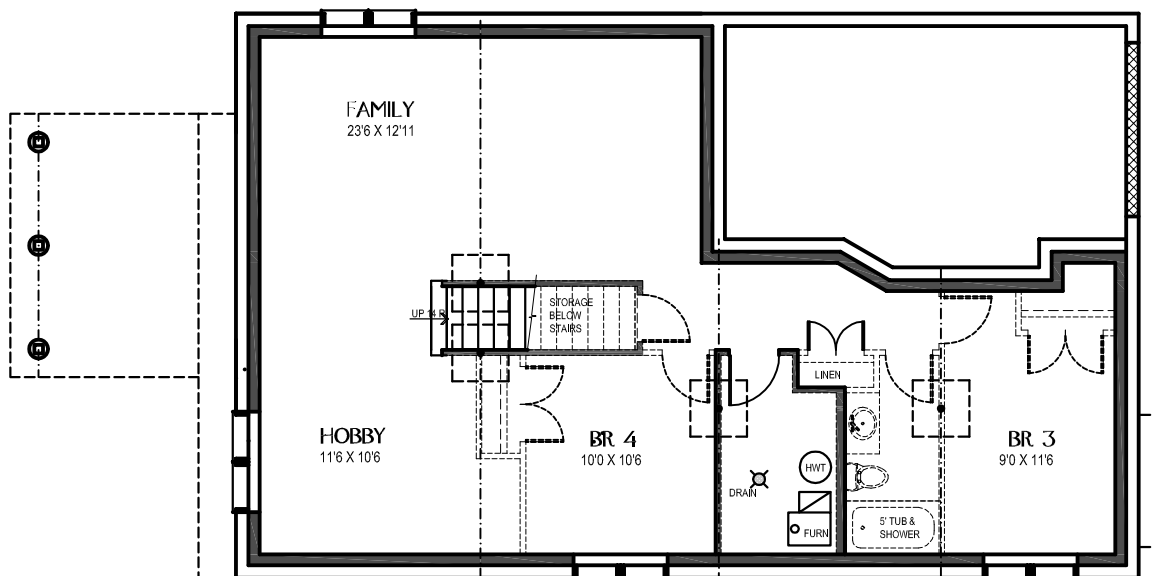

**SILVER SPRINGS**  
1222 SQ. FT. BUNGALOW

48' LONG (PLUS CANTILEVERS)

**MAIN FLOOR PLAN**  
AREA - 1222 SQ. FT.  
CEILINGS ARE 9'1 HIGH

**LOWER FLOOR PLAN**  
OPTIONAL DEVELOPED AREA - 860 SQ. FT.  
CEILINGS ARE 8'1 HIGH